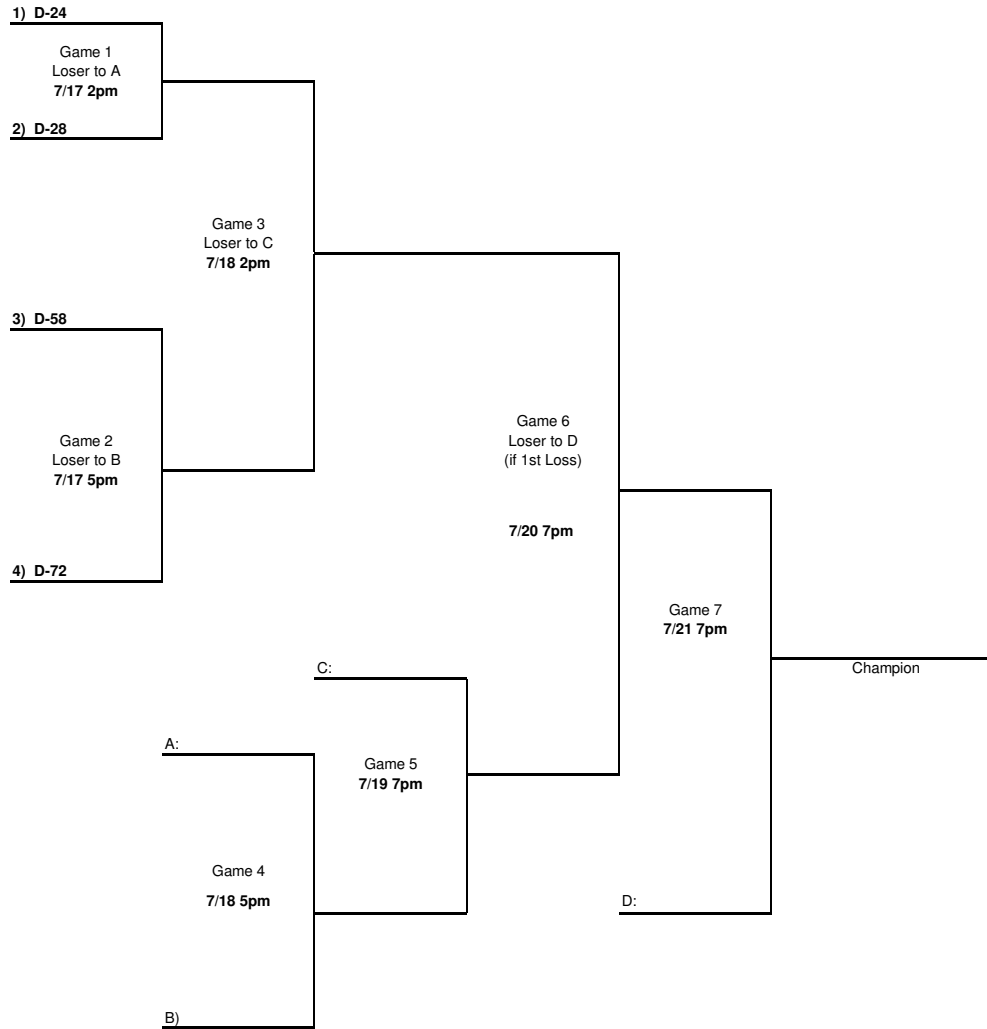

2010 Section 9 Senior Baseball

Greg Holm District Administrator

Cell # 951-818-2321

email: DA@CADISTRICT72.COM

Corona National Little League

El Cerrito Sports Park

7500 El Cerrito Road / E-Side of 15 fwy
Corona, CA 92883