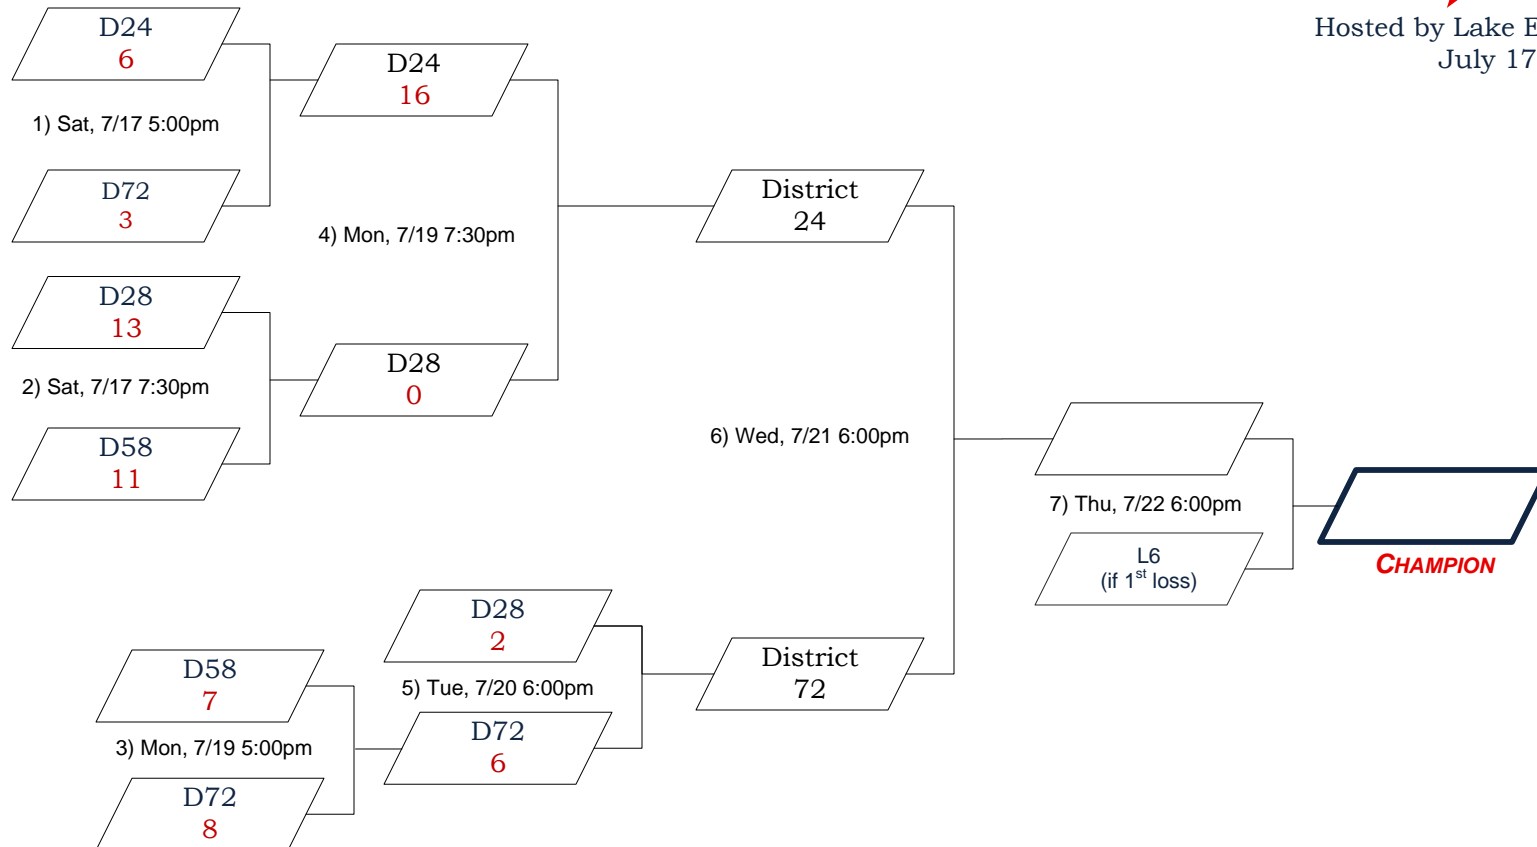

# 10/11 Year Old - Section 9 Baseball

Match Field – 402 W Limited Street, Lake Elsinore, CA 92530

Hosted by Lake Elsinore Little League  
July 17 - 22, 2010

[www.ca28littleleague.org](http://www.ca28littleleague.org)  
directed by California District 28  
Little League Baseball & Softball