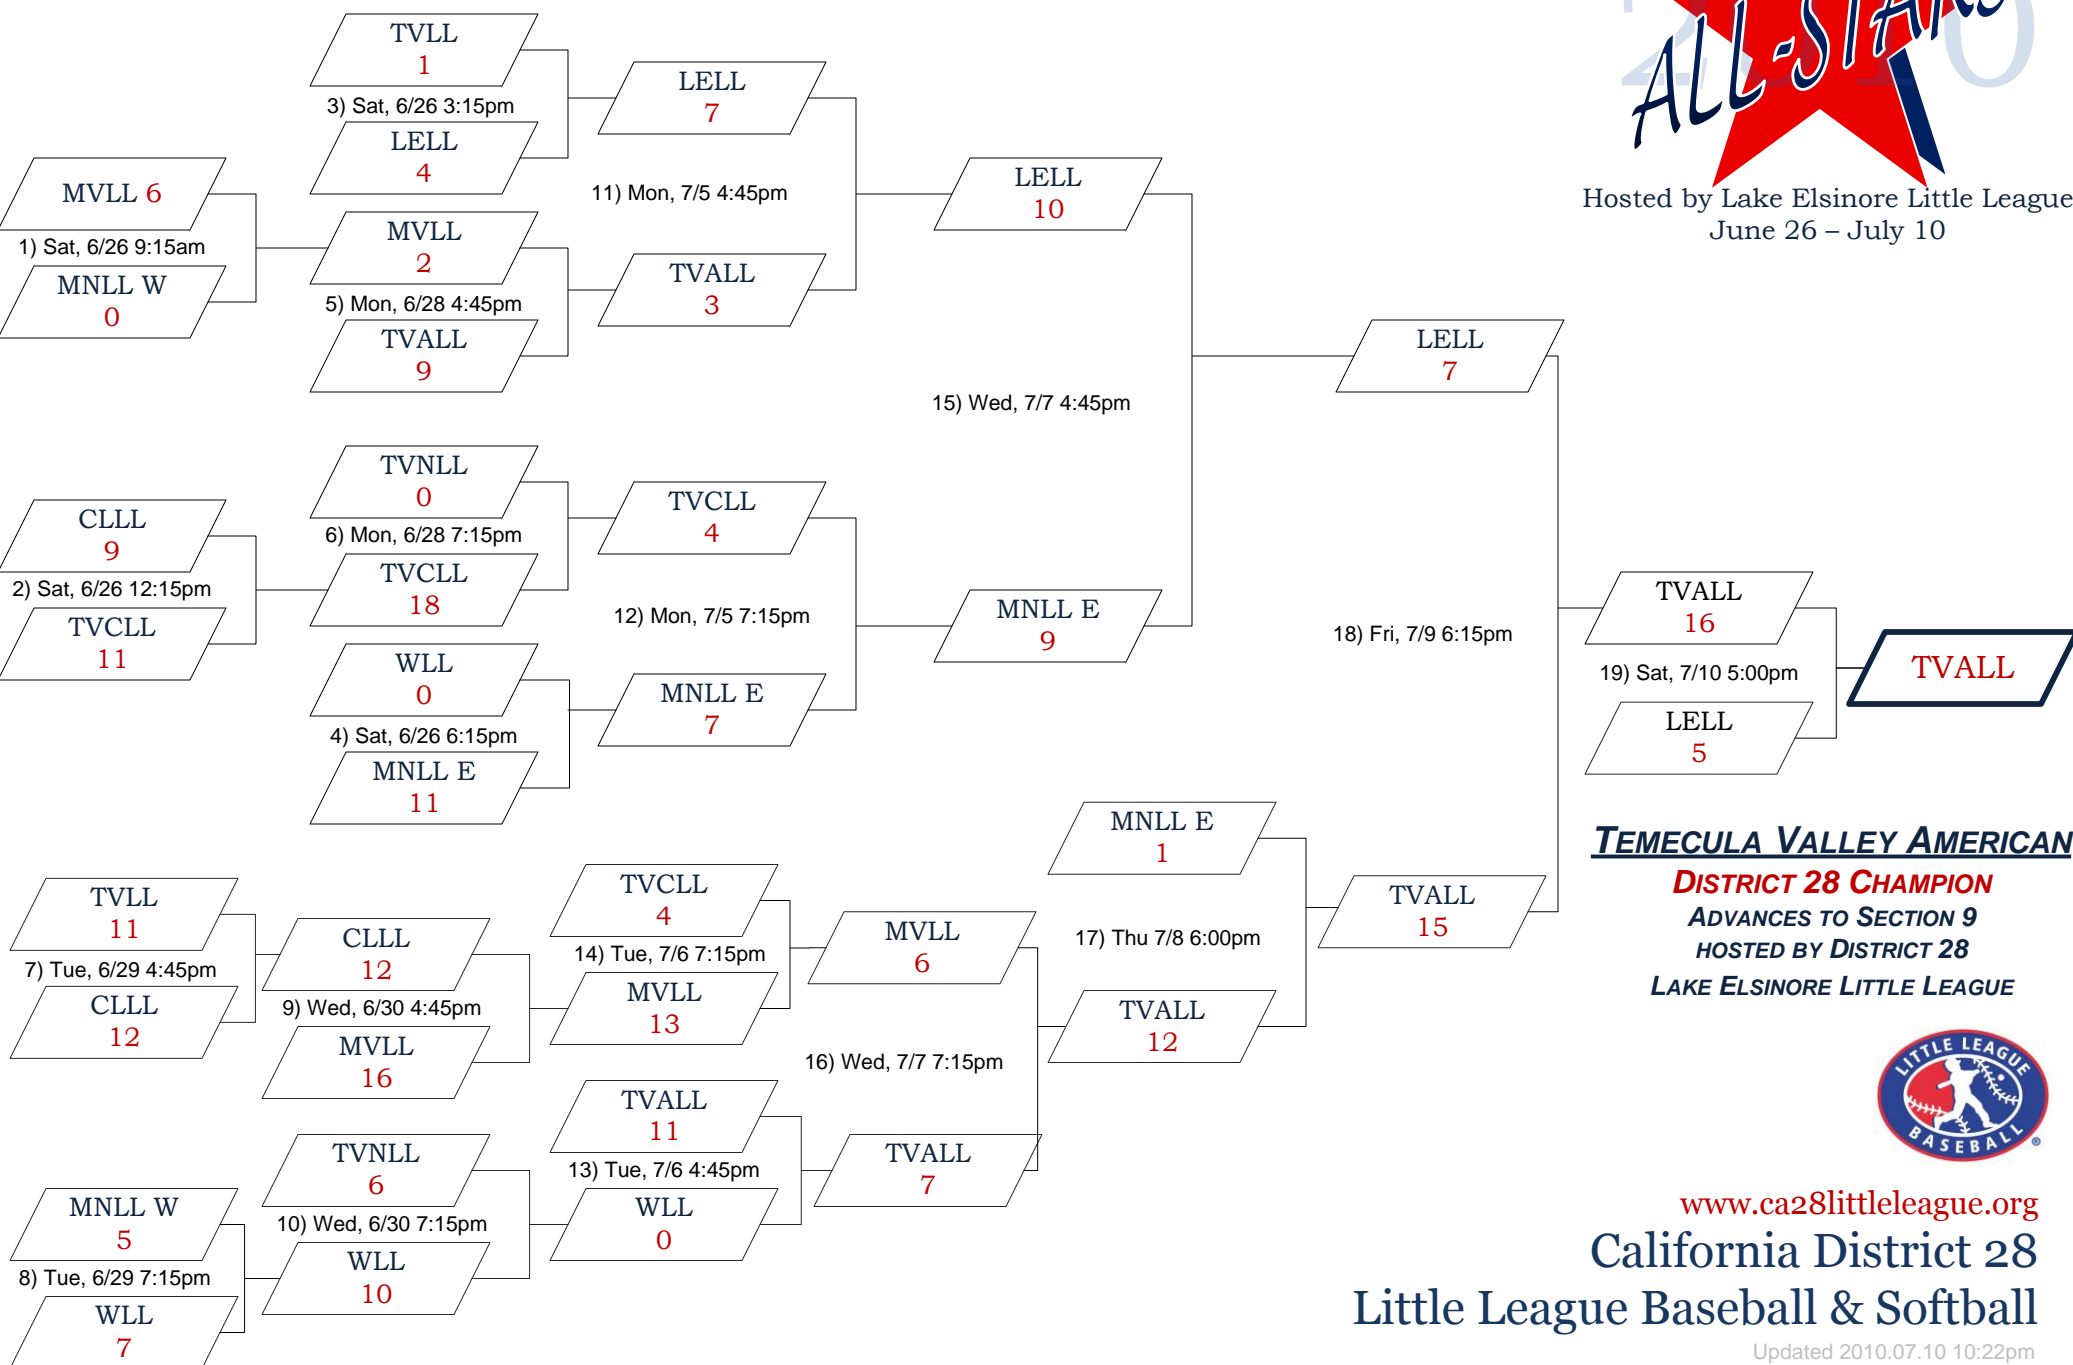

10-11 Year Old District 28 All-Stars

Match Field – 402 W Limited Street, Lake Elsinore CA 92530

Hosted by Lake Elsinore Little League
June 26 – July 10

TEMECULA VALLEY AMERICAN
DISTRICT 28 CHAMPION
ADVANCES TO SECTION 9
HOSTED BY DISTRICT 28
LAKE ELSINORE LITTLE LEAGUE

www.ca28littleleague.org
California District 28
Little League Baseball & Softball