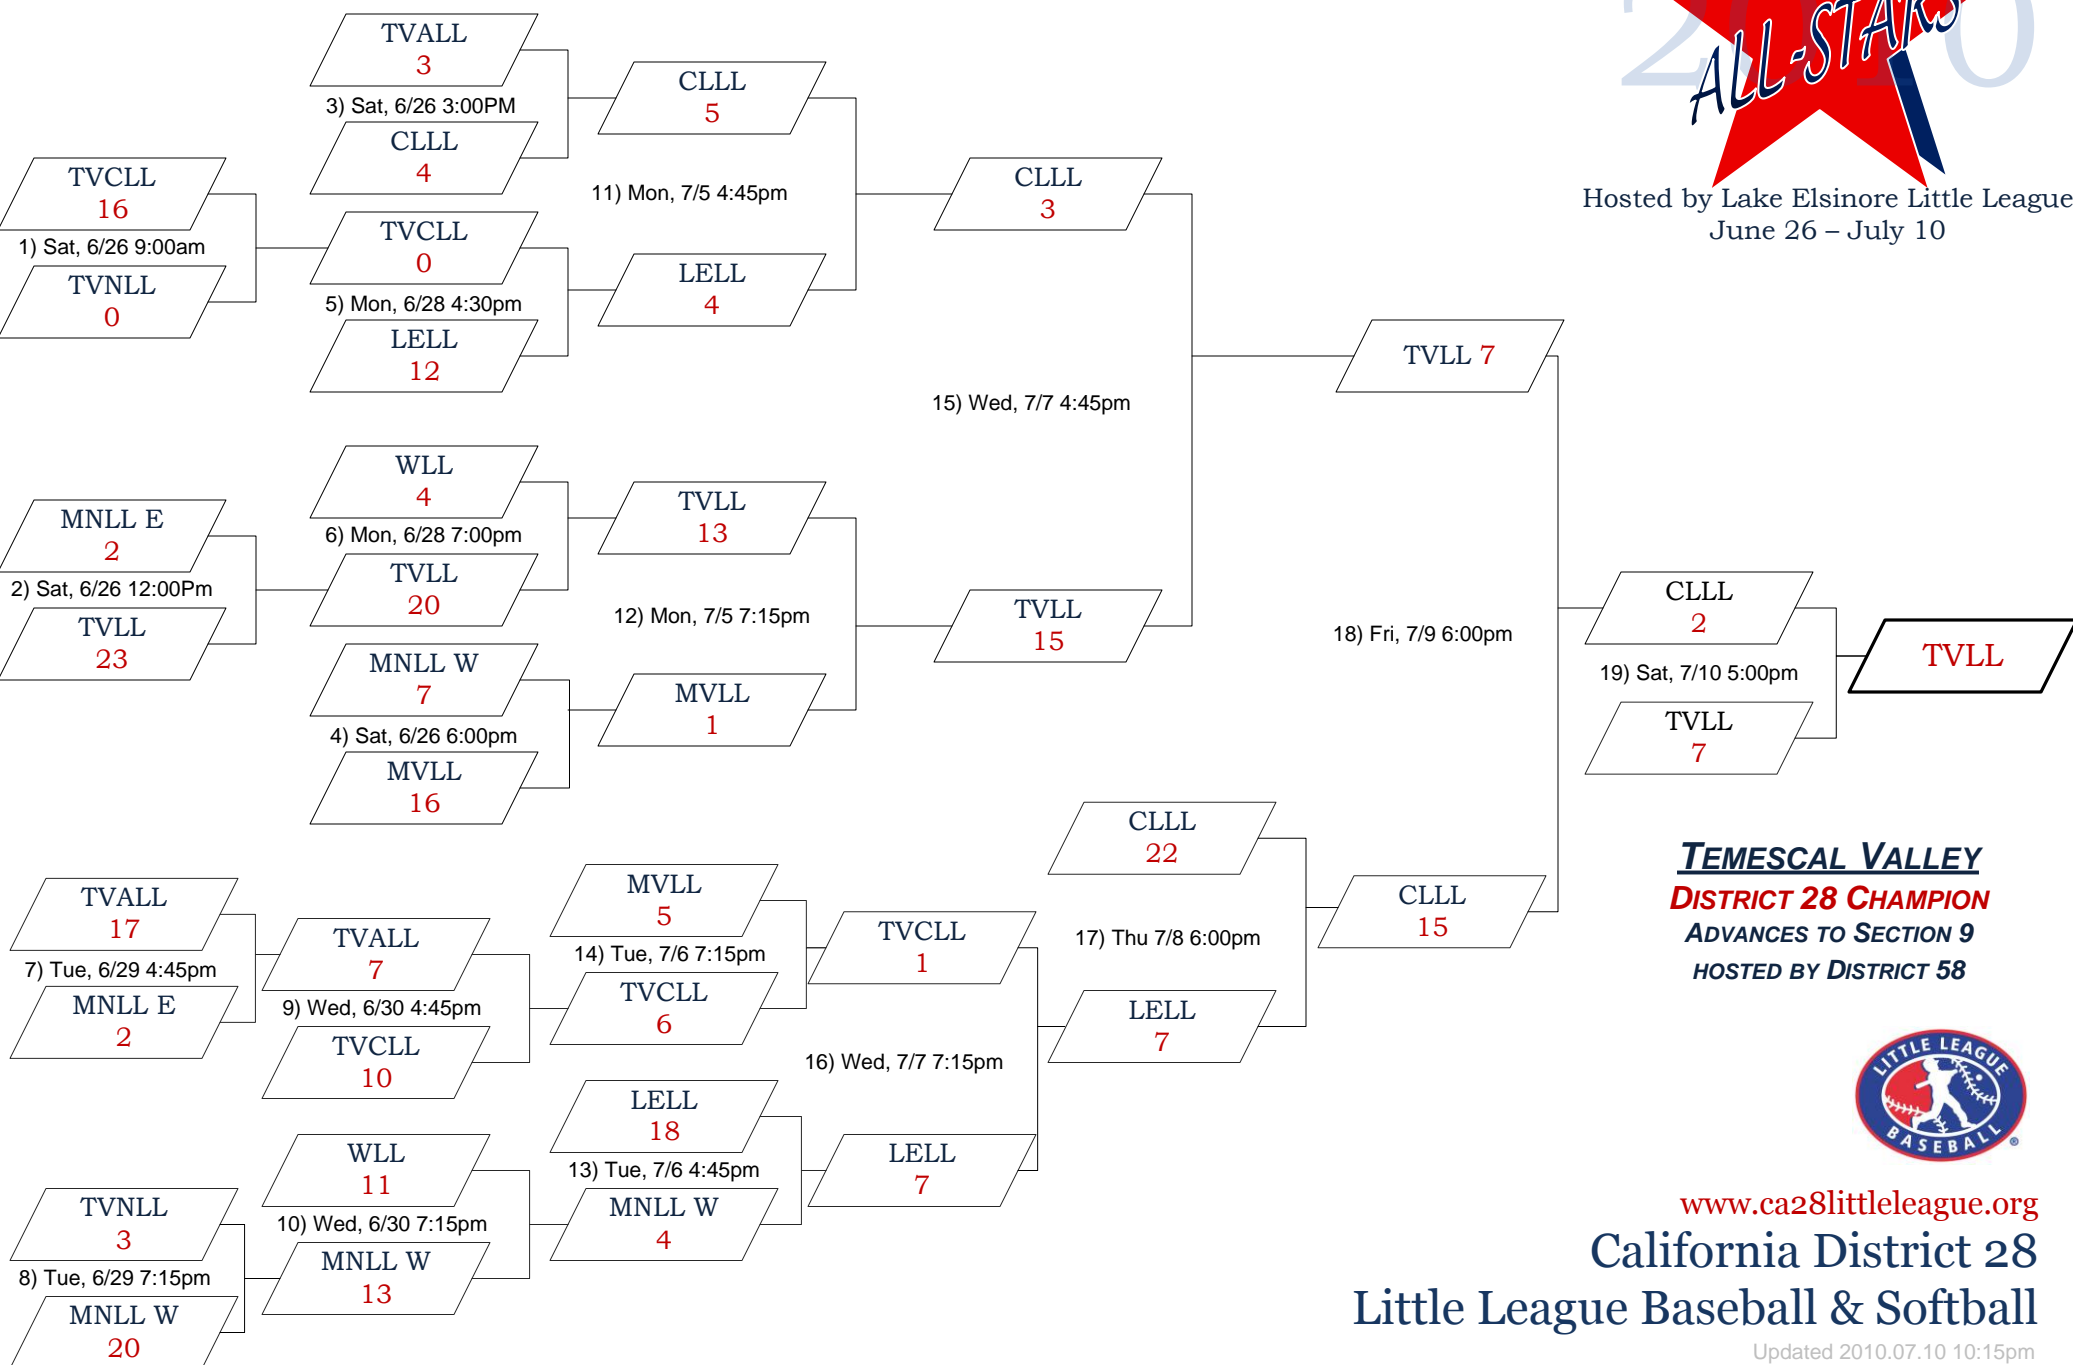

9-10 Year Old District 28 All-Stars

Swick Field - 402 W Limited Street, Lake Elsinore CA 92530

Hosted by Lake Elsinore Little League
June 26 – July 10

TEMESCAL VALLEY
DISTRICT 28 CHAMPION
ADVANCES TO SECTION 9
HOSTED BY DISTRICT 58

www.ca28littleleague.org
California District 28
Little League Baseball & Softball